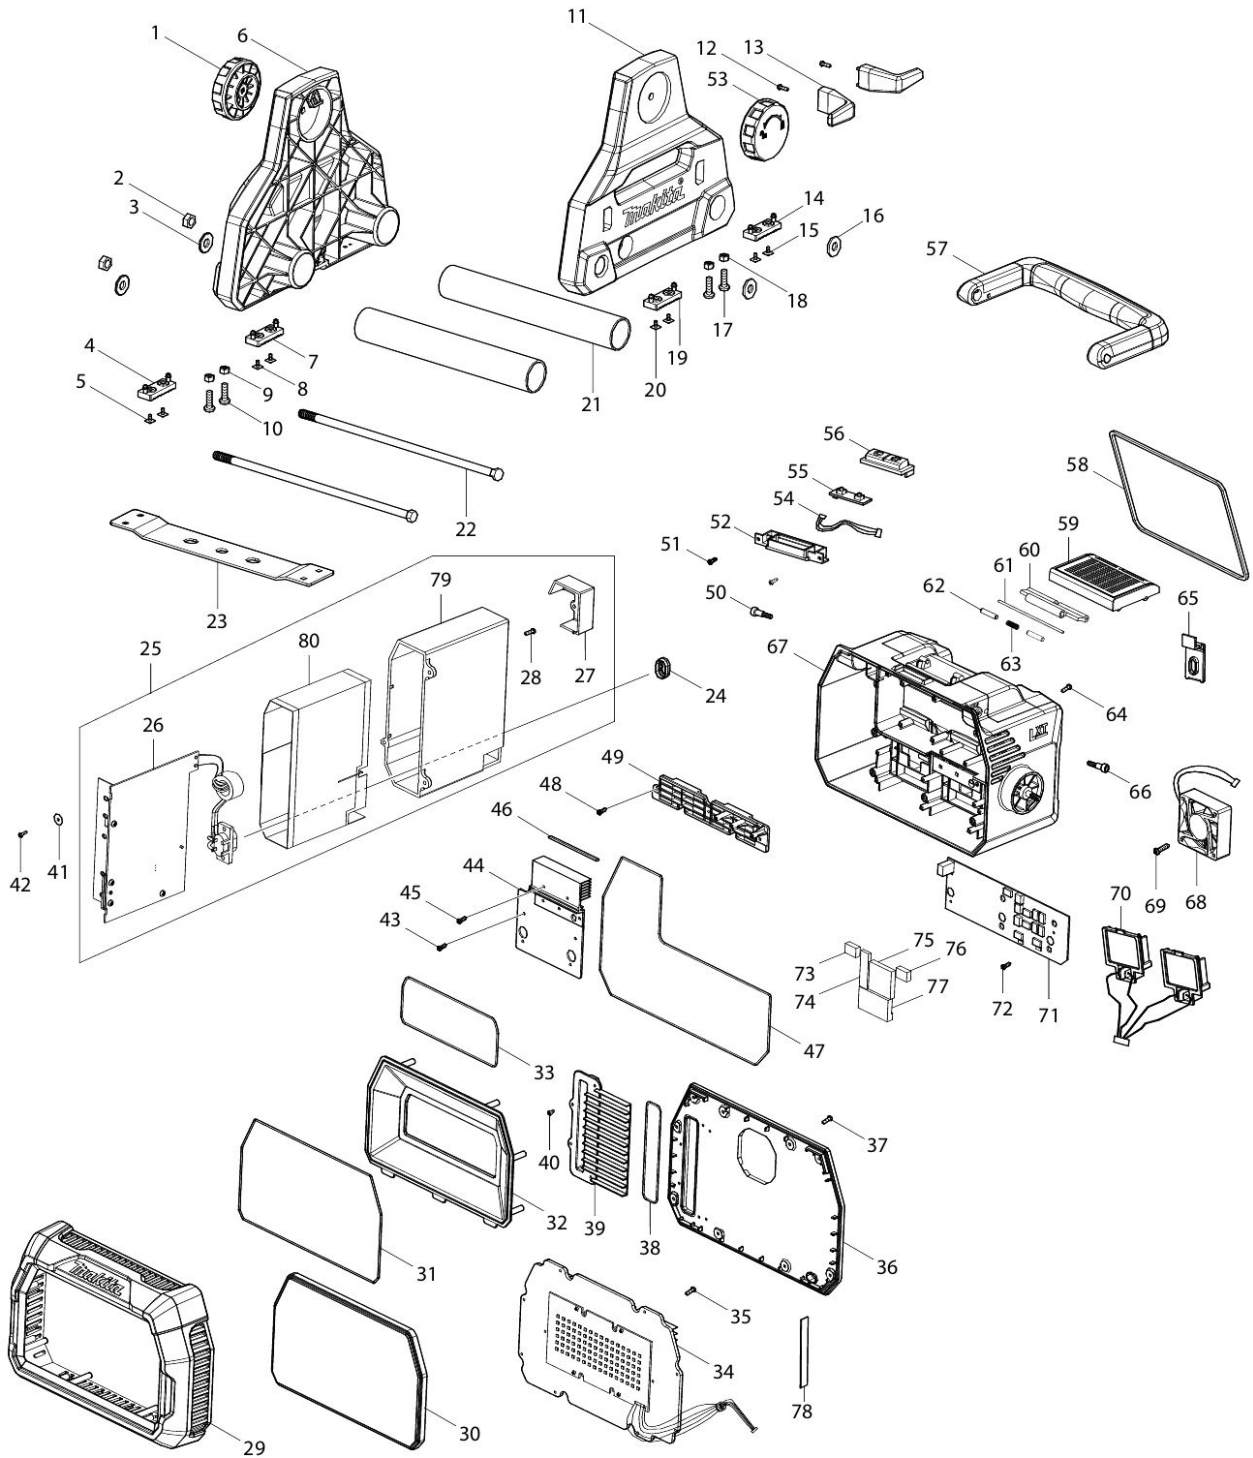

Partdrawing for DEADML809 - Bouwlamp LED

2019/12
DML809