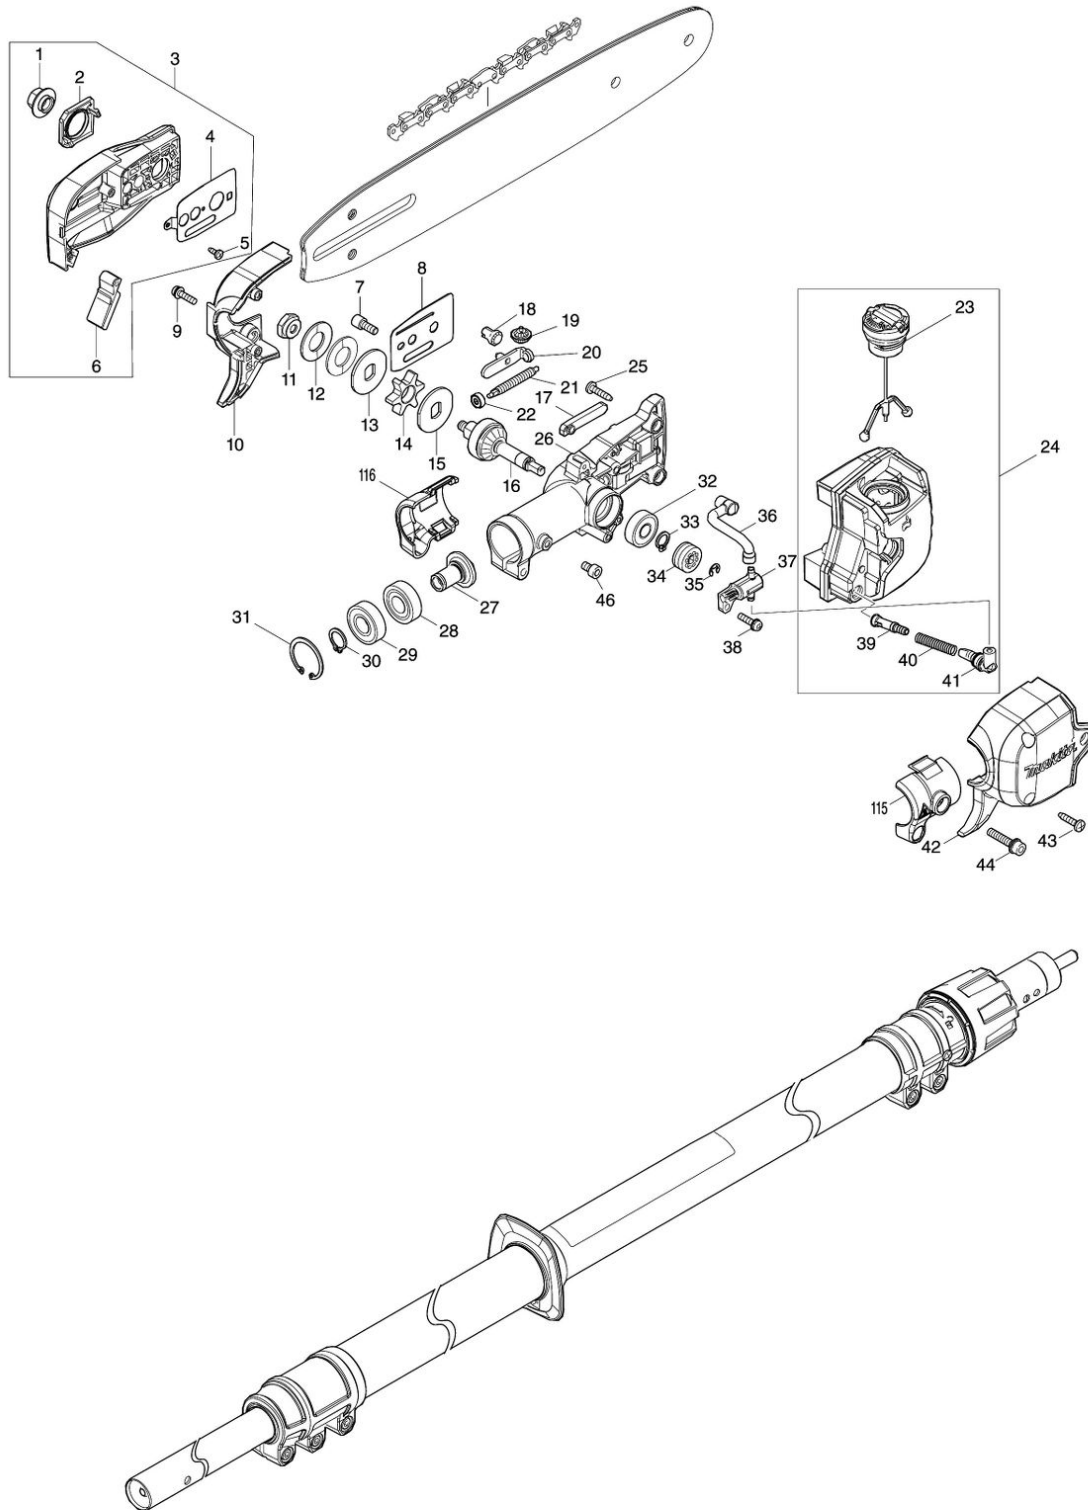

Model No.DUA301 300MM DC TELESCOPIC POLE SAW

Model No.DUA301 300MM DC TELESCOPIC POLE SAW

Model No.DUA301 300MM DC TELESCOPIC POLE SAW