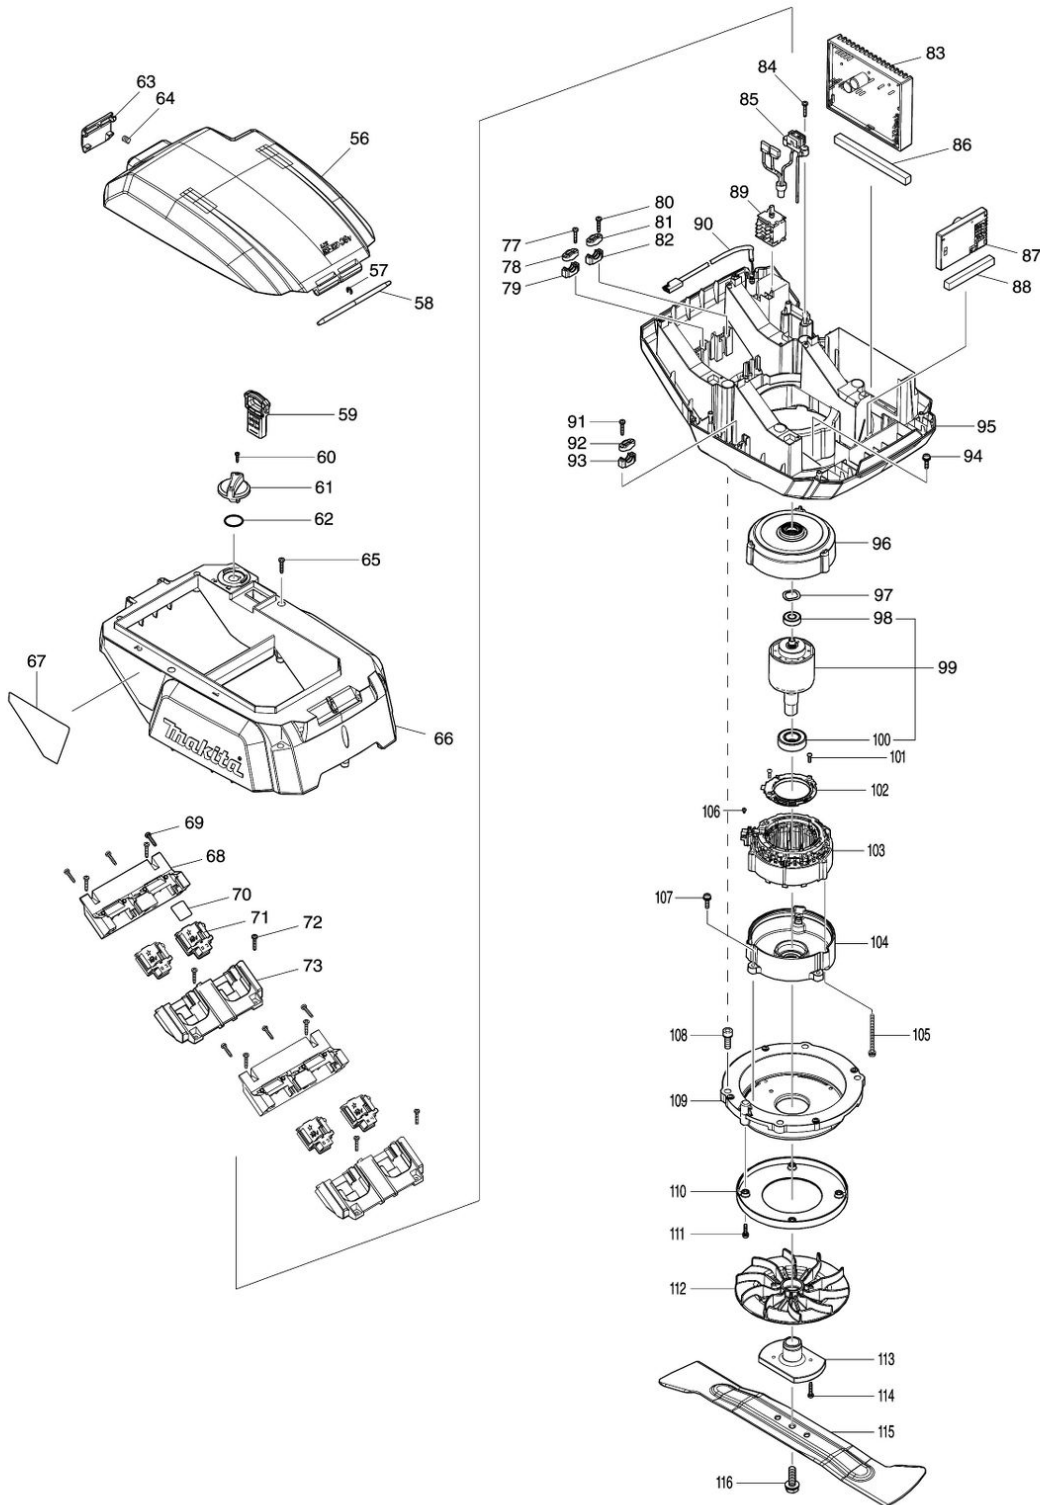

Model No.DLM465 460MM CORDLESS LAWN MOWER

Model No.DLM465 460MM CORDLESS LAWN MOWER

Model No.DLM465 460MM CORDLESS LAWN MOWER

Model No.DLM465 460MM CORDLESS LAWN MOWER