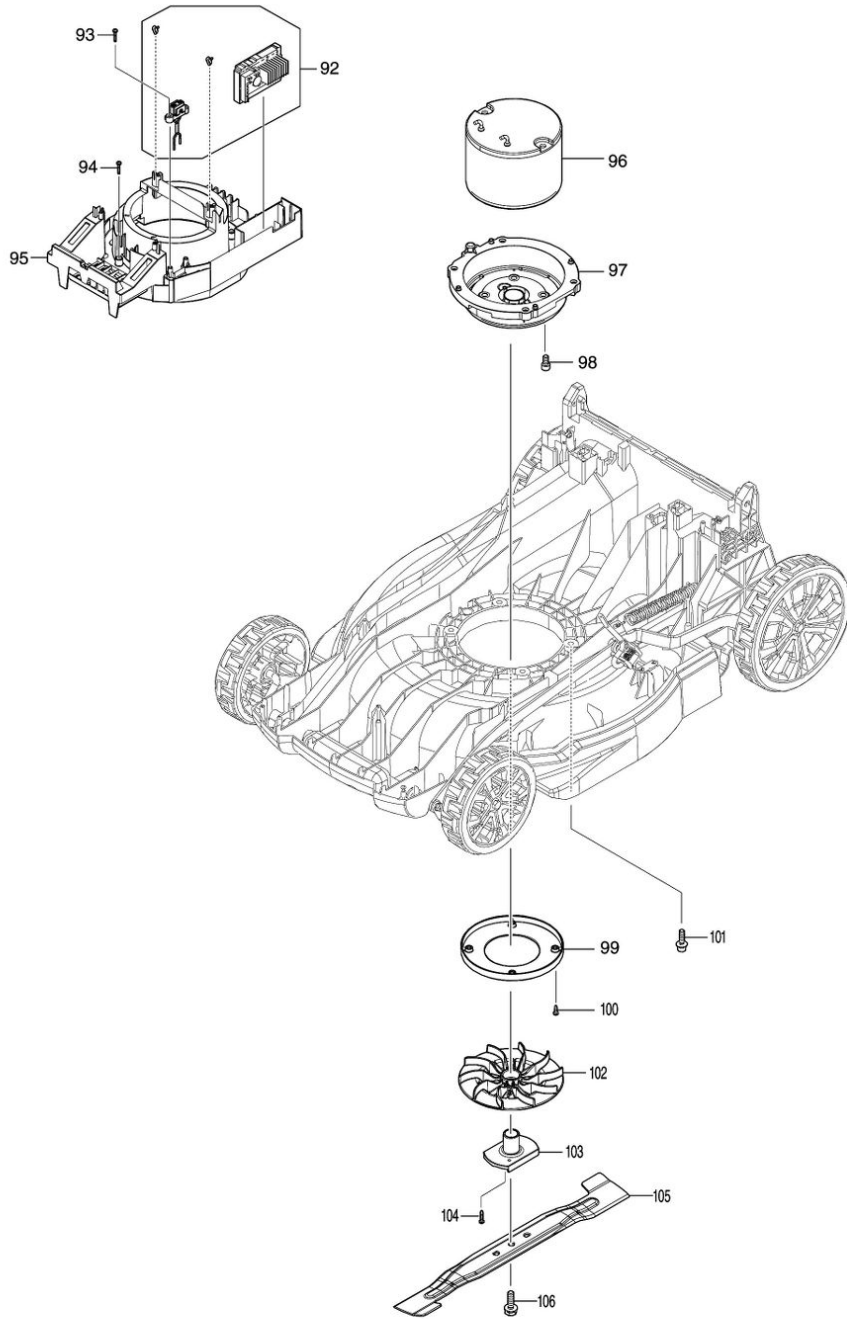

Model No.DLM481 480MM CORDLESS LAWN MOWER

Model No.DLM481 480MM CORDLESS LAWN MOWER

Model No.DLM481 480MM CORDLESS LAWN MOWER

Model No.DLM481 480MM CORDLESS LAWN MOWER