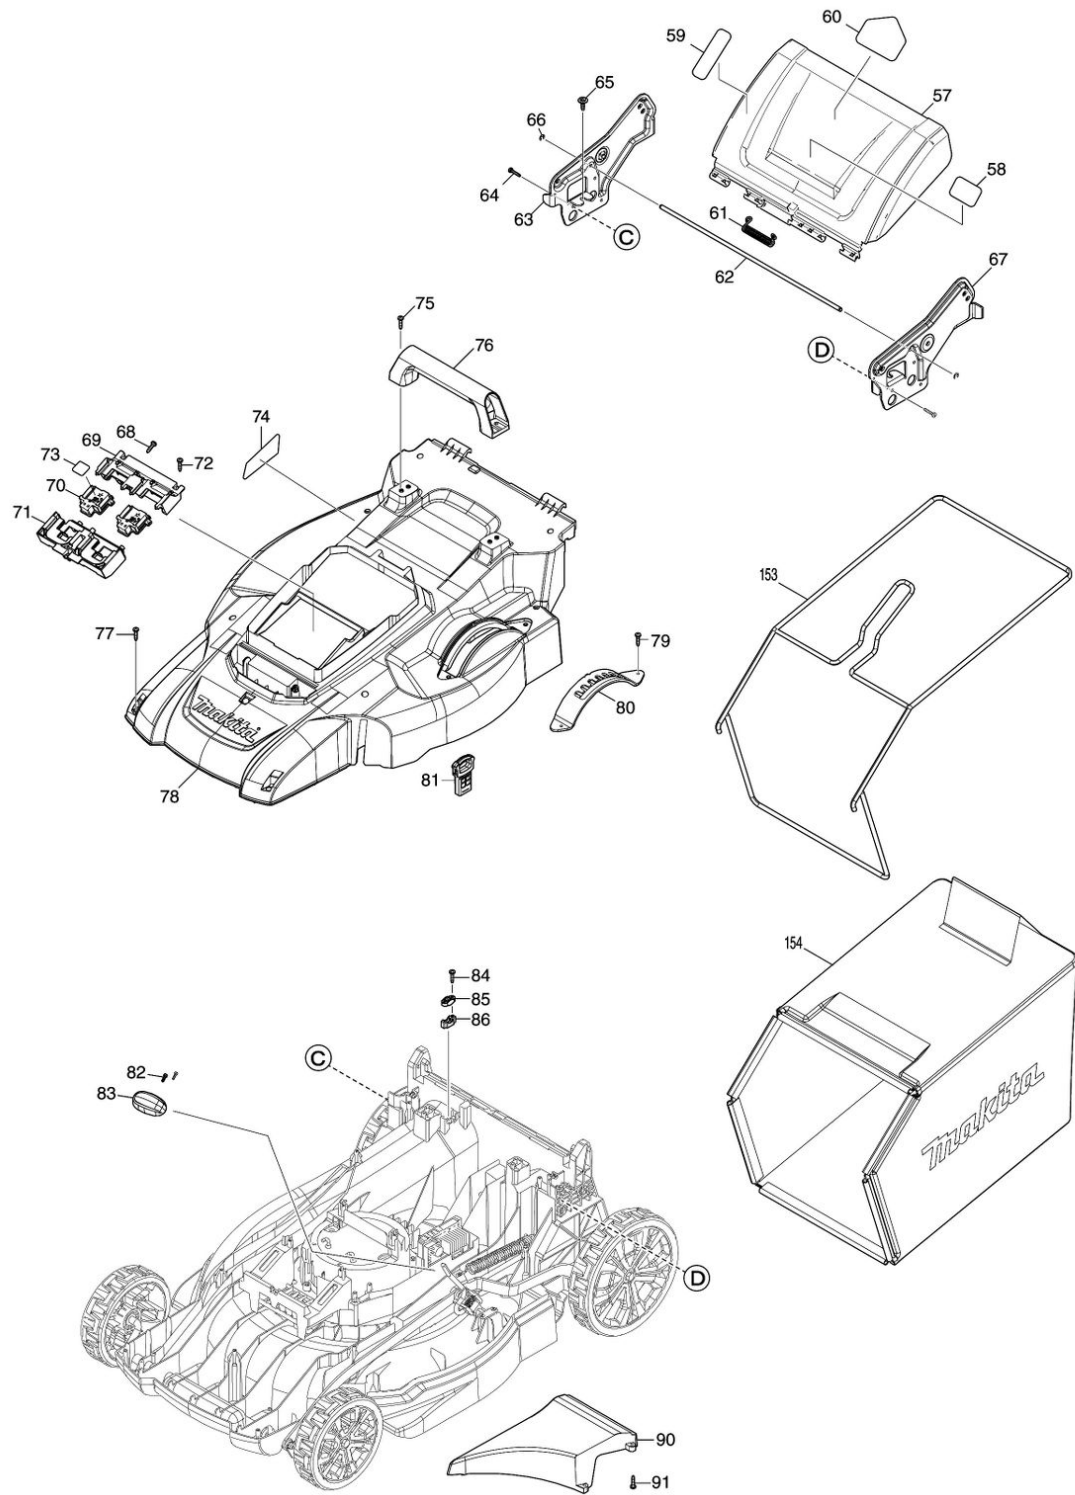

Model No.DLM538 530MM CORDLESS LAWN MOWER

Model No.DLM538 530MM CORDLESS LAWN MOWER

Model No.DLM538 530MM CORDLESS LAWN MOWER

Model No.DLM538 530MM CORDLESS LAWN MOWER