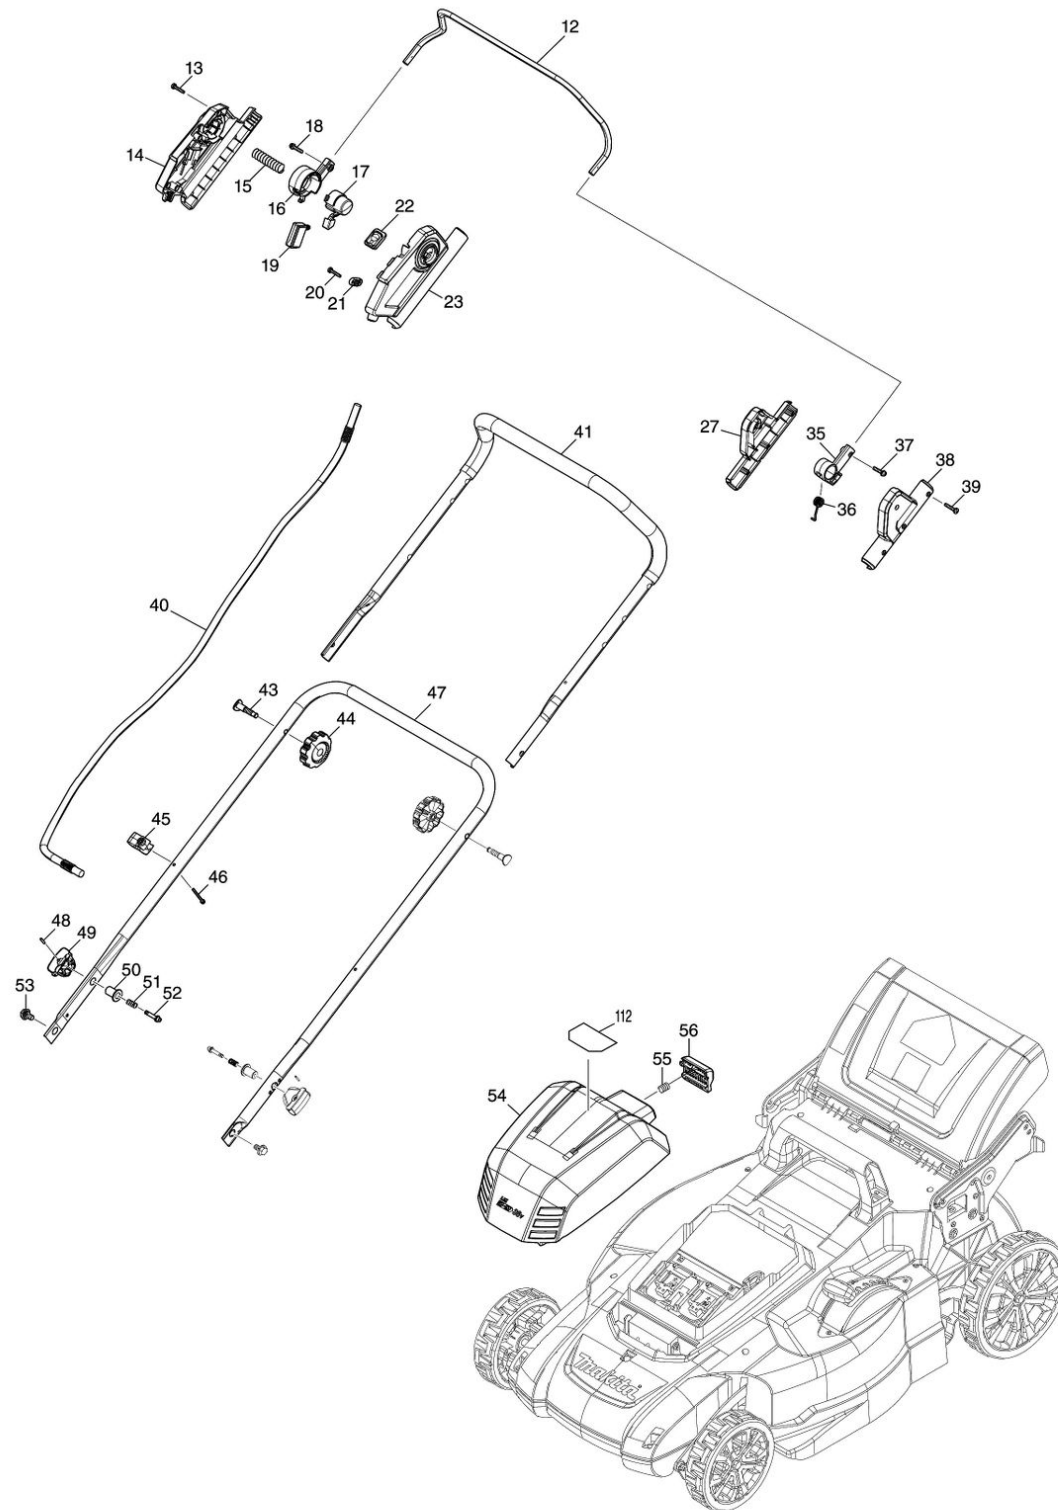

Model No.DLM538 530MM CORDLESS LAWN MOWER

Model No.DLM538 530MM CORDLESS LAWN MOWER

Model No.DLM538 530MM CORDLESS LAWN MOWER

Model No.DLM538 530MM CORDLESS LAWN MOWER