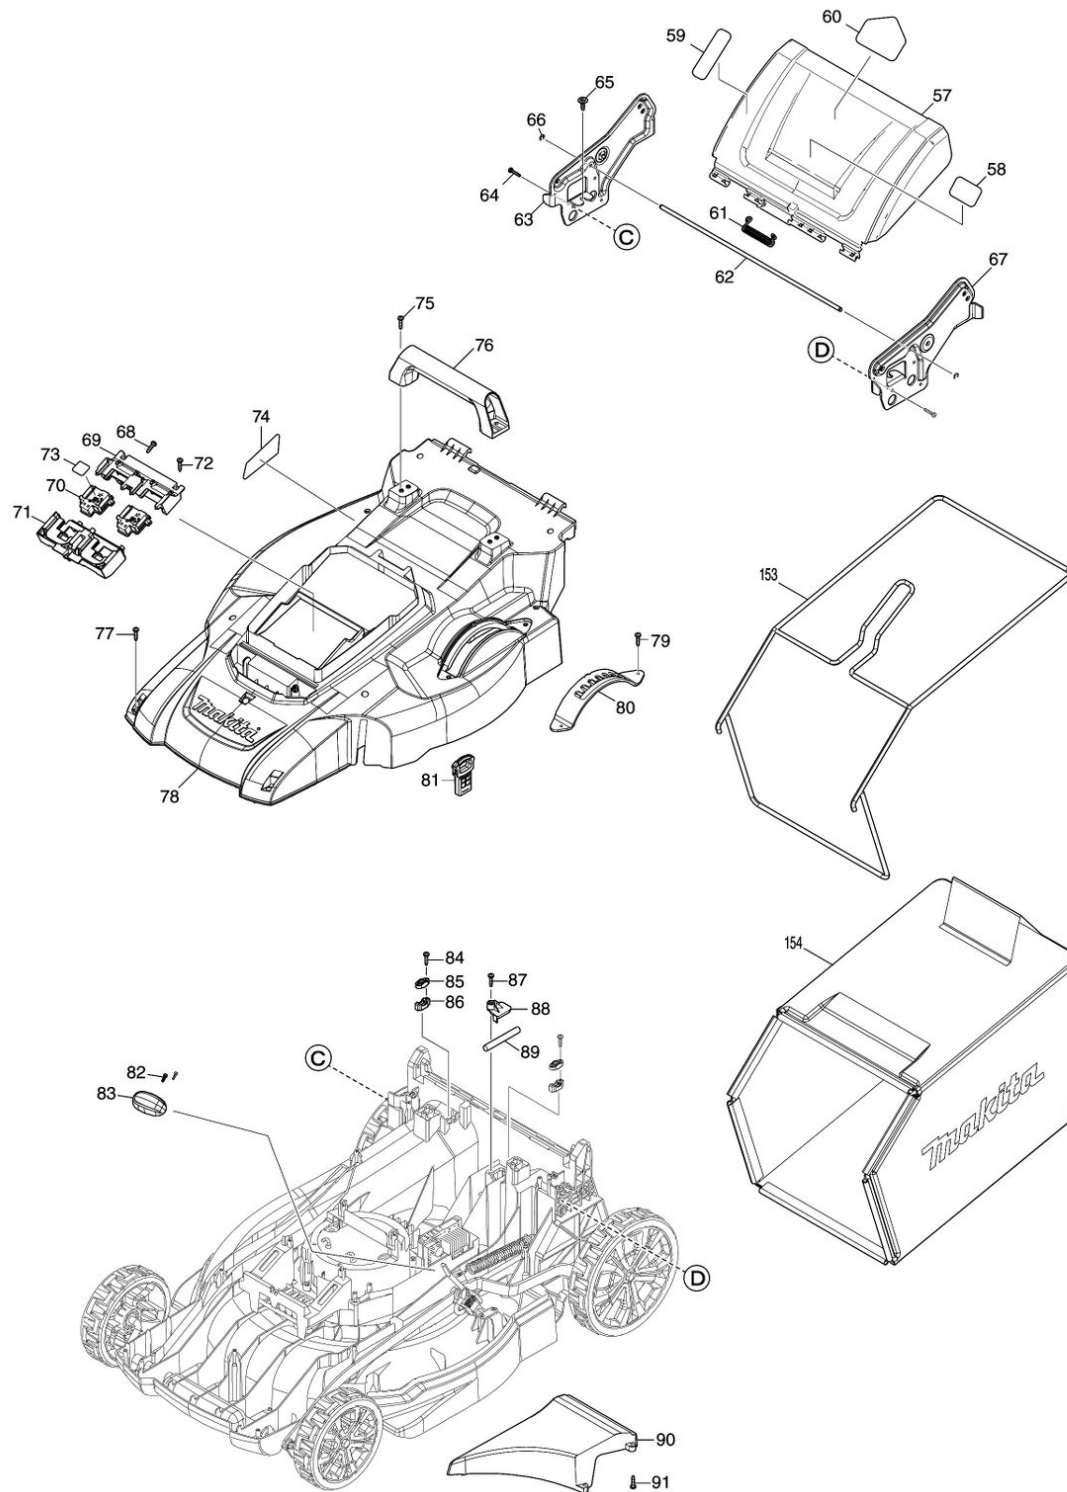

Model No.DLM539 530MM CORDLESS LAWN MOWER

Model No.DLM539 530MM CORDLESS LAWN MOWER

Model No.DLM539 530MM CORDLESS LAWN MOWER

Model No.DLM539 530MM CORDLESS LAWN MOWER