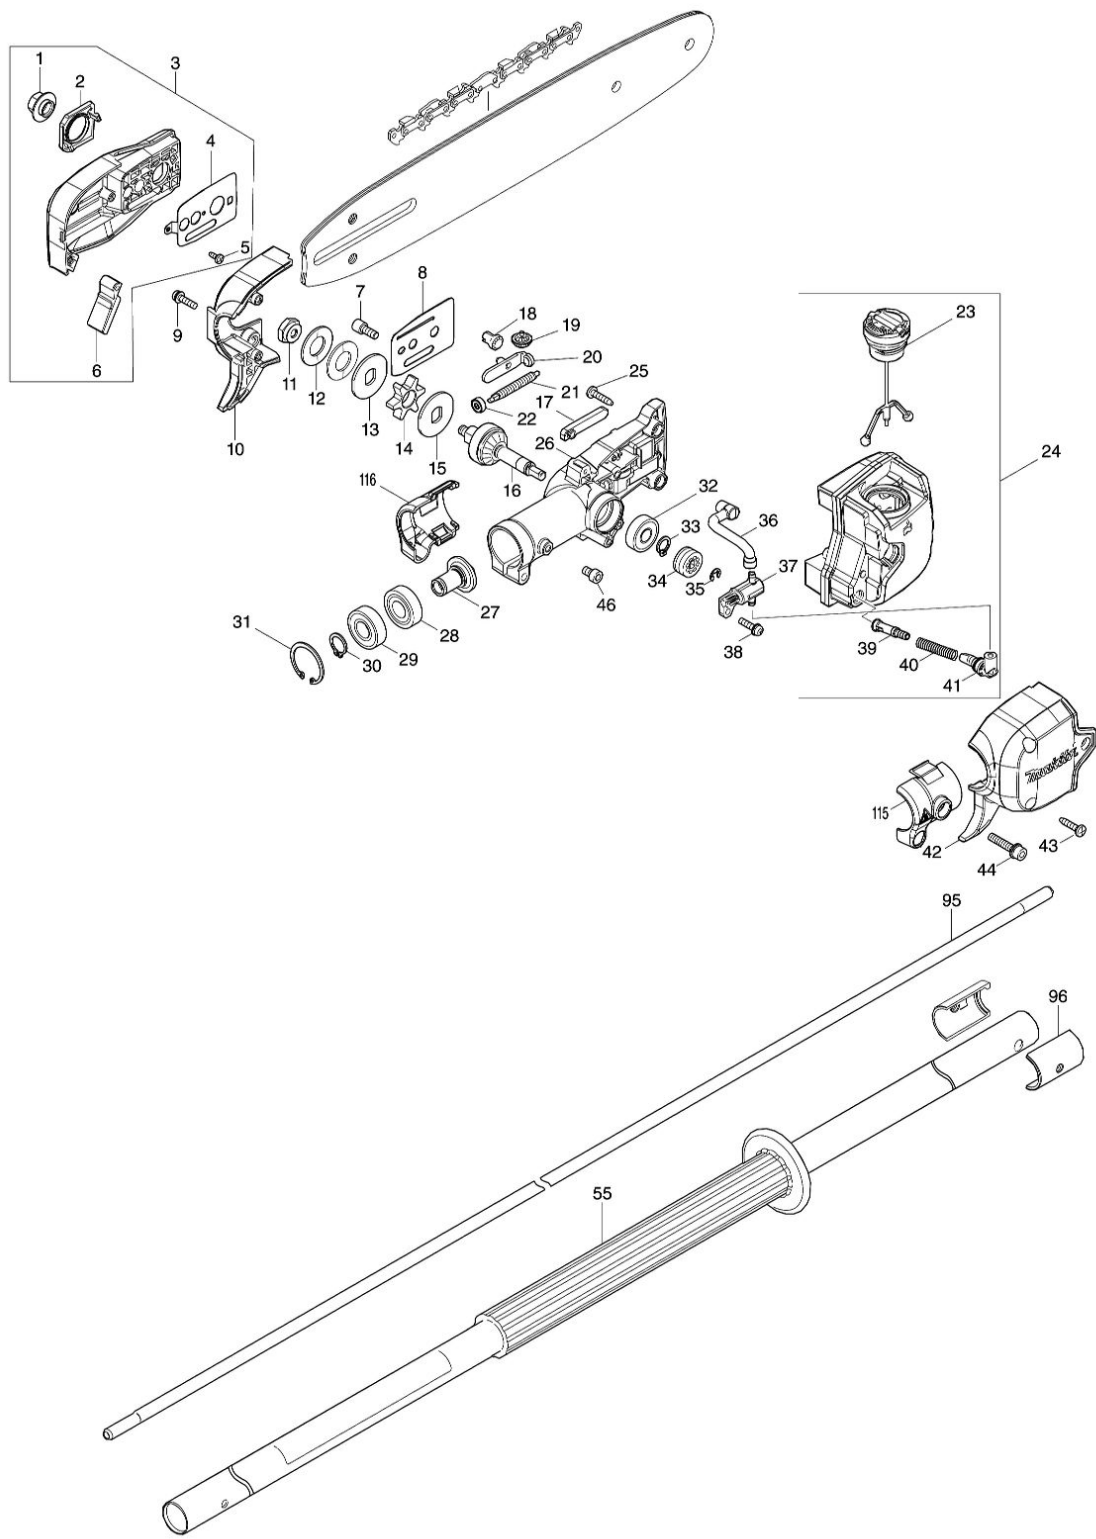

Model No.UA003G 300MM CORDLESS POLE SAW

Model No.UA003G 300MM CORDLESS POLE SAW