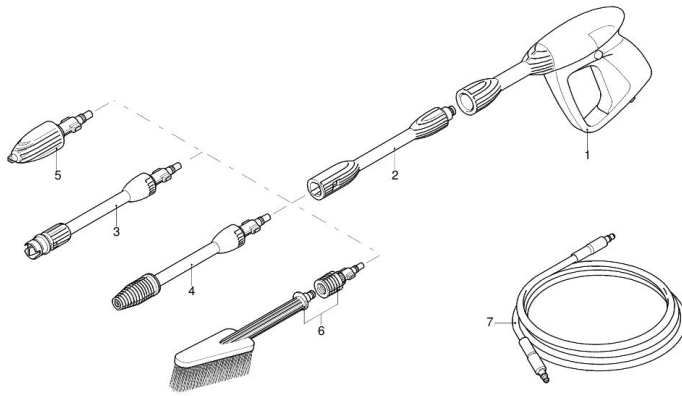

Partdrawing for HW111 - Hogedrukreiniger

Model HW 111

Version:
 Serial number:
 Code: **13043**

07/12/2010

UN_CE_0579-MV

Validity	Pos.	Code	Description	Q
	1	3640240	Green guard	1
	2	3640200	Casing	1
	3	3640220	Handle	1
	4	3640340	Knob	1
	5	3082130	Water coupling kit	1
	6	3640290	Support	1
	7	3640580	Suction kit	1
	8	3640730	Delivery kit	1
	9	3640700	Electric pump assembly	1
	10	3640330	Support	1
	11	3640310	Conveyor	1
	12	3320910	Cover	1
	13	3640250	Plate	1
	14	3640260	Plate	1
	15	3640270	Lever	1
	16	3640280	Knob	1
	17	3640780	Wheel	2
	18	3640380	Tank	1
	19	3440720	Filter	1
	20	3640390	Plug	1
	21	3640680	Pipe	1
	22	3640370	Accessories carrier	1
	23	3640230	Handle	1
	24	3640980	Knob	1
	25	3640210	Base	1
	26	3320620	Cable	1
	27	3640750	Switch	1
	28	3320200	Cable gland	1
	29	3640720	TSS kit	1
	30	3640710	Piston + seals kit	1
	31	3640550	Water seal kit	1
	32	3640740	Detergent suction kit	1
	33	3082661	Fitting	1
	34	3640690	Screw kit	1
	35	3640331	Support kit	1
	36	3641000	Brush kit for motor	1

07/12/2010

Model HW 111

Version:

Serial number:

Code: **13043**

230 V - 50 Hz

schuko

Validity	Pos.	Code	Description	Q
	1	3320152	Gun	1
	2	3320130	Extension	1
	3	3640650	Lance+lance head	1
	4	3320120	Lance+rotopower	1
	5	3640670	Lance head	1
	6	3640950	Fixed brush	1
	7	3640660	High pressure hose	1