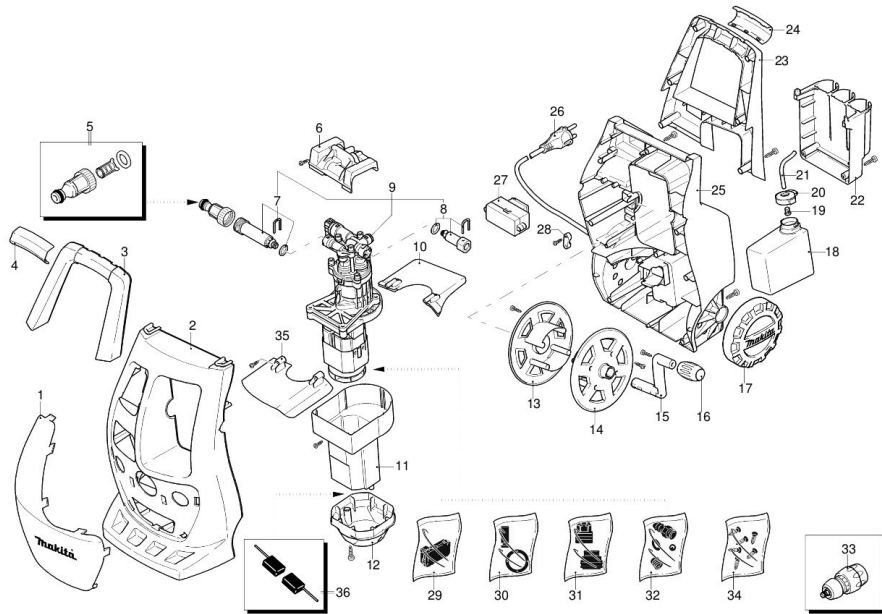

Partdrawing for HW111 - Hogedrukreiniger

Model HW 111

Version:
 Serial number:
 Code: **13043**

07/12/2010

UN_CE_0579-MV

Validity	Pos.	Code	Description	Q
	1	3640240	Green guard	1
	2	3640200	Casing	1
	3	3640220	Handle	1
	4	3640340	Knob	1
	5	3082130	Water coupling kit	1
	6	3640290	Support	1
	7	3640580	Suction kit	1
	8	3640730	Delivery kit	1
	9	3640700	Electric pump assembly	1
	10	3640330	Support	1
	11	3640310	Conveyor	1
	12	3320910	Cover	1
	13	3640250	Plate	1
	14	3640260	Plate	1
	15	3640270	Lever	1
	16	3640280	Knob	1
	17	3640780	Wheel	2
	18	3640380	Tank	1
	19	3440720	Filter	1
	20	3640390	Plug	1
	21	3640680	Pipe	1
	22	3640370	Accessories carrier	1
	23	3640230	Handle	1
	24	3640980	Knob	1
	25	3640210	Base	1
	26	3320620	Cable	1
	27	3640750	Switch	1
	28	3320200	Cable gland	1
	29	3640720	TSS kit	1
	30	3640710	Piston + seals kit	1
	31	3640550	Water seal kit	1
	32	3640740	Detergent suction kit	1
	33	3082661	Fitting	1
	34	3640690	Screw kit	1
	35	3640331	Support kit	1
	36	3641000	Brush kit for motor	1

07/12/2010

Model HW 111

Version:

Serial number:

Code: **13043**

230 V - 50 Hz

schuko

Validity	Pos.	Code	Description	Q
	1	3320152	Gun	1
	2	3320130	Extension	1
	3	3640650	Lance+lance head	1
	4	3320120	Lance+rotopower	1
	5	3640670	Lance head	1
	6	3640950	Fixed brush	1
	7	3640660	High pressure hose	1