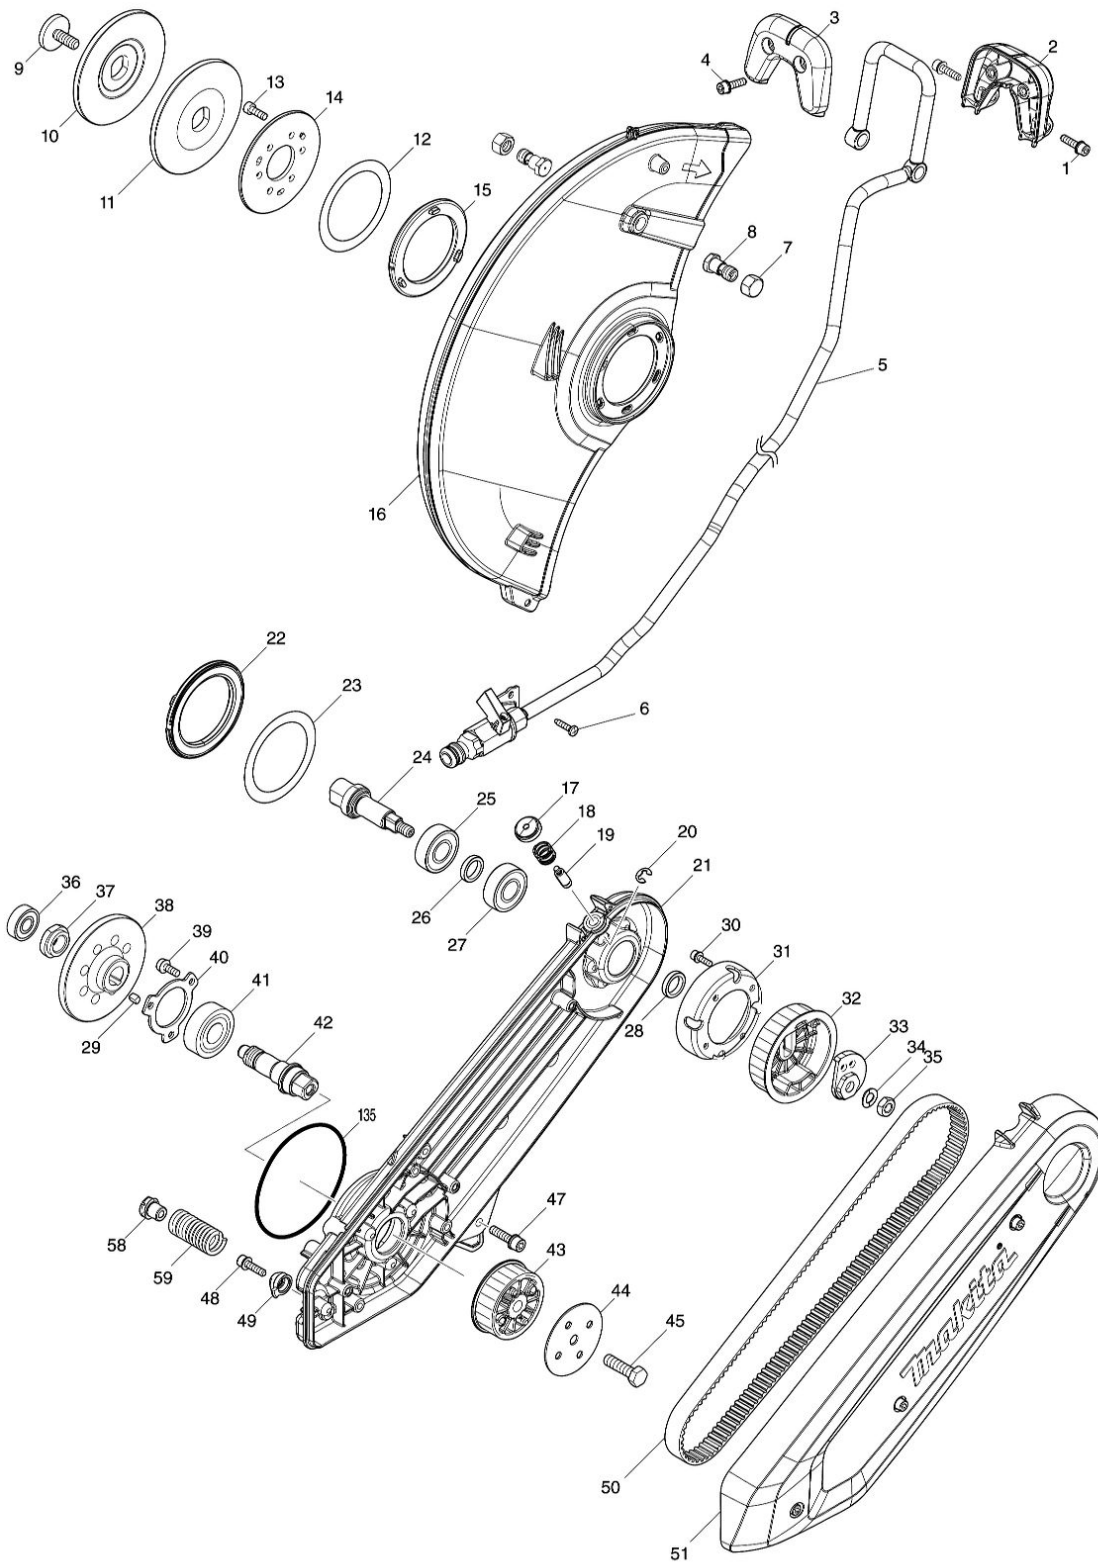

Model No.CE001G 355MM CORDLESS POWER CUTTER

Model No.CE001G 355MM CORDLESS POWER CUTTER

Model No.CE001G 355MM CORDLESS POWER CUTTER