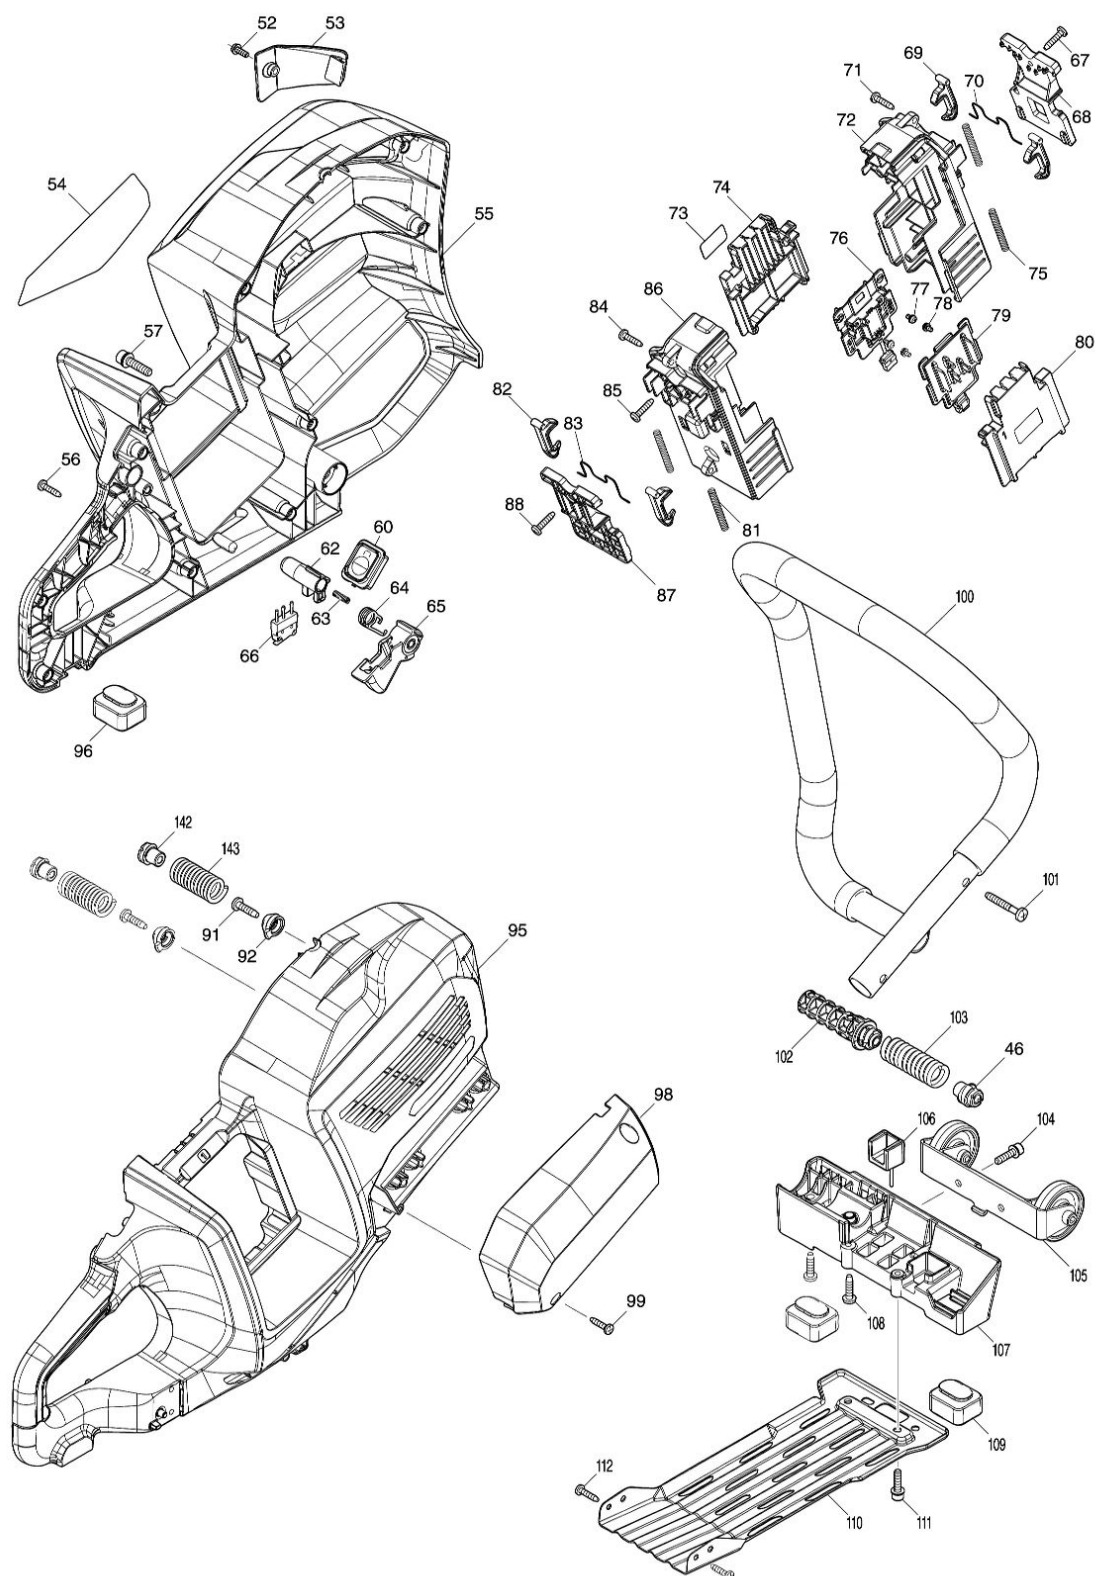

Model No.CE001G 355MM CORDLESS POWER CUTTER

Model No.CE001G 355MM CORDLESS POWER CUTTER

Model No.CE001G 355MM CORDLESS POWER CUTTER