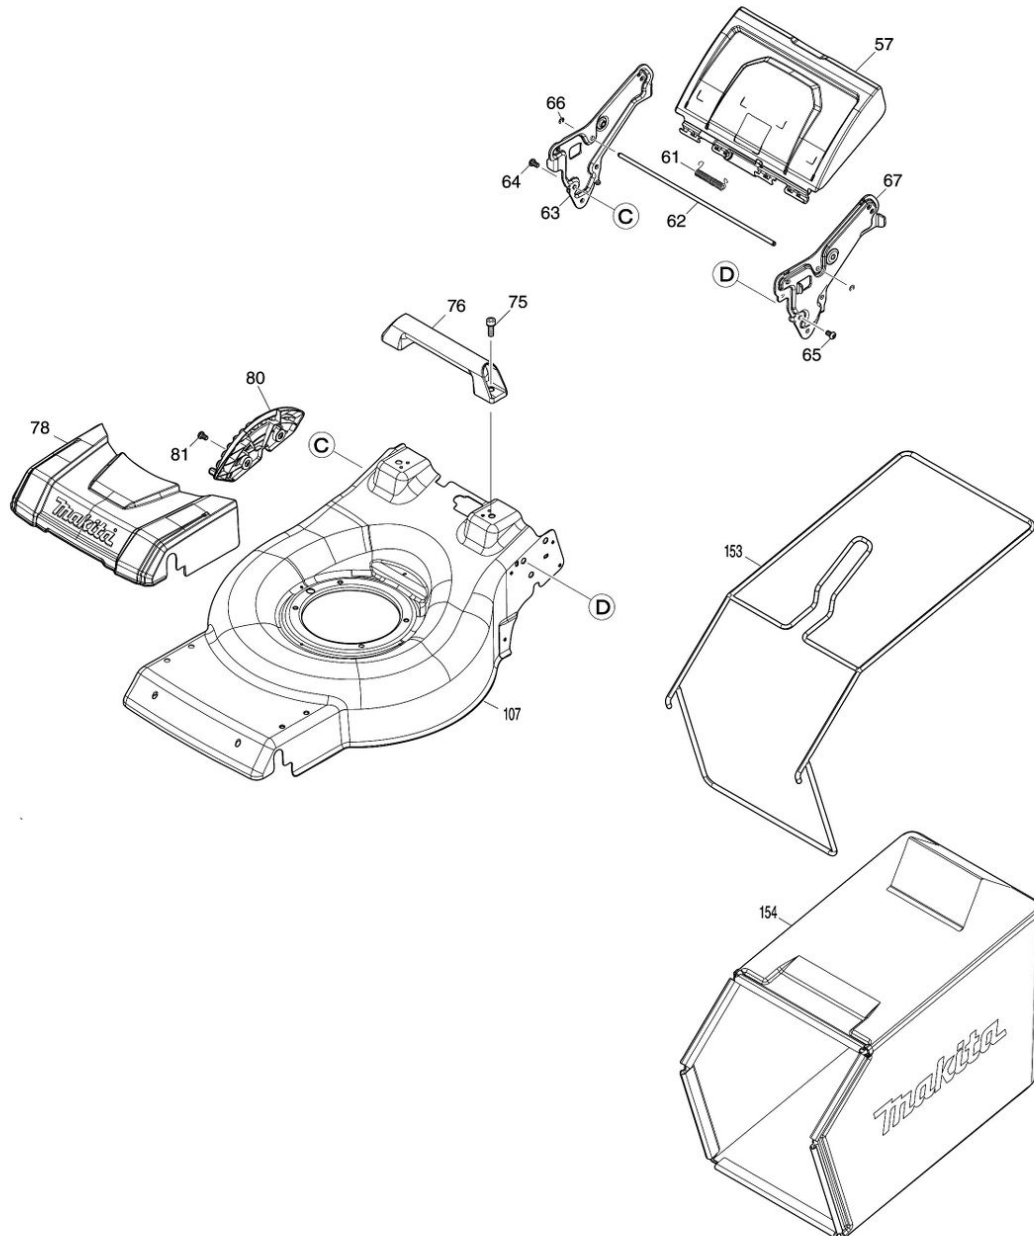

Model No.LM001G 480MM CORDLESS LAWN MOWER

Model No.LM001G 480MM CORDLESS LAWN MOWER

Model No.LM001G 480MM CORDLESS LAWN MOWER

Model No.LM001G 480MM CORDLESS LAWN MOWER