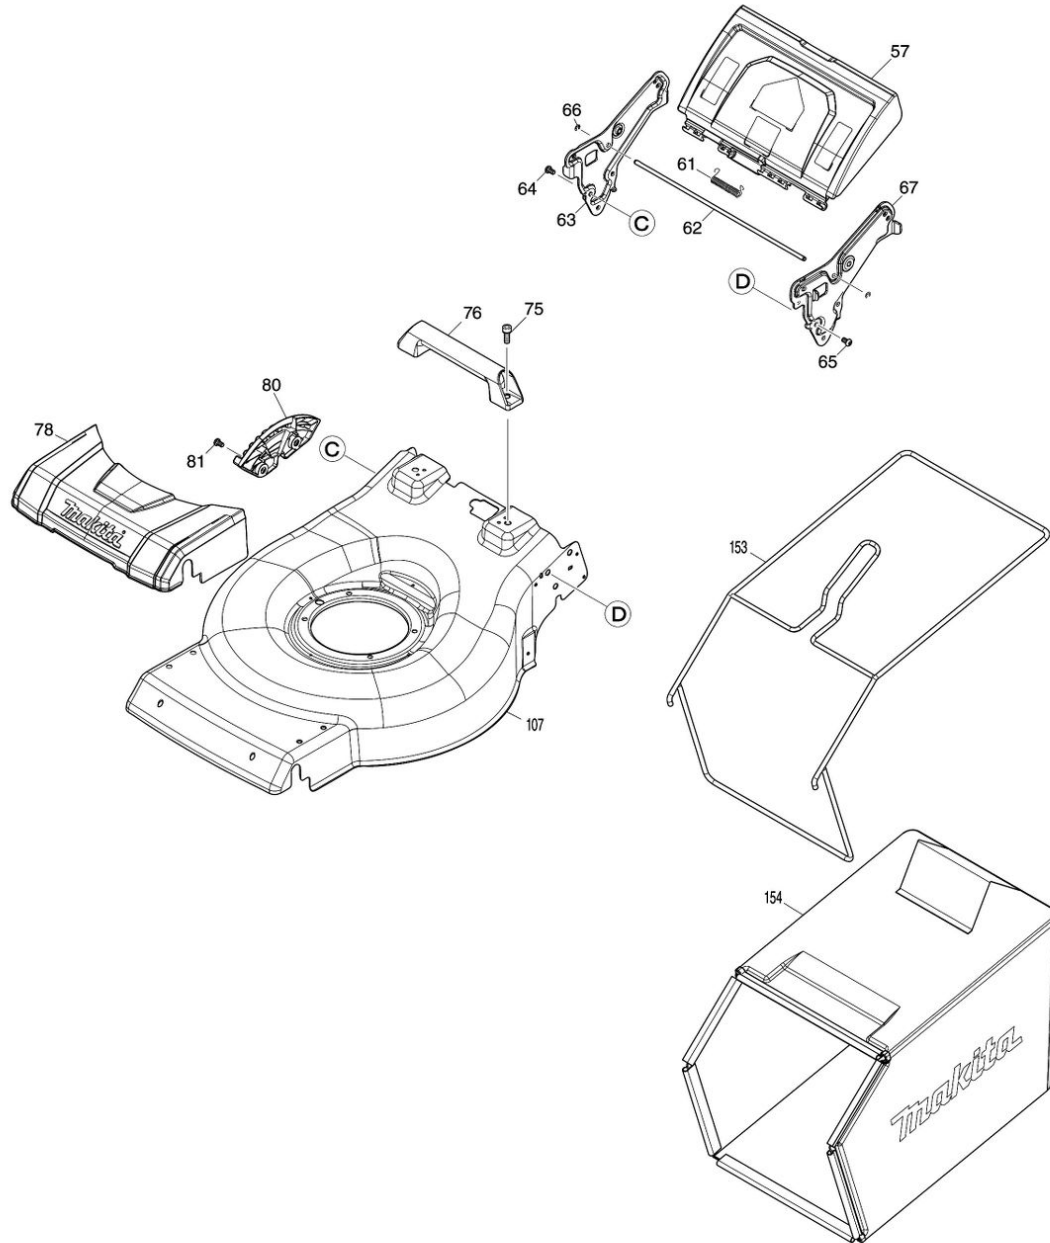

Model No.LM002G 530MM CORDLESS LAWN MOWER

Model No.LM002G 530MM CORDLESS LAWN MOWER

Model No.LM002G 530MM CORDLESS LAWN MOWER

Model No.LM002G 530MM CORDLESS LAWN MOWER