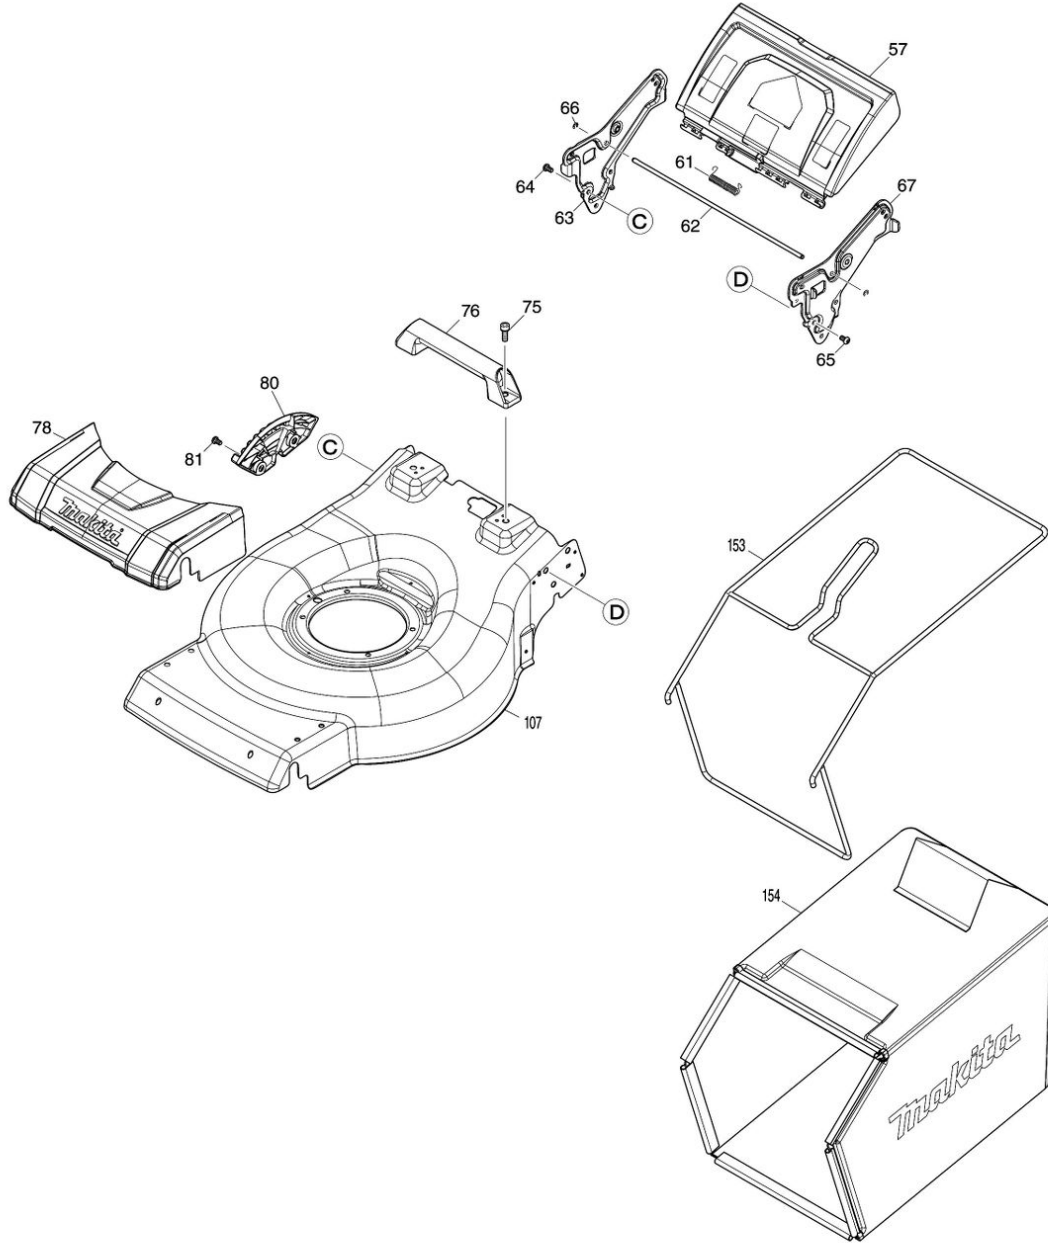

Model No.LM002G 530MM CORDLESS LAWN MOWER

Model No.LM002G 530MM CORDLESS LAWN MOWER

Model No.LM002G 530MM CORDLESS LAWN MOWER

Model No.LM002G 530MM CORDLESS LAWN MOWER