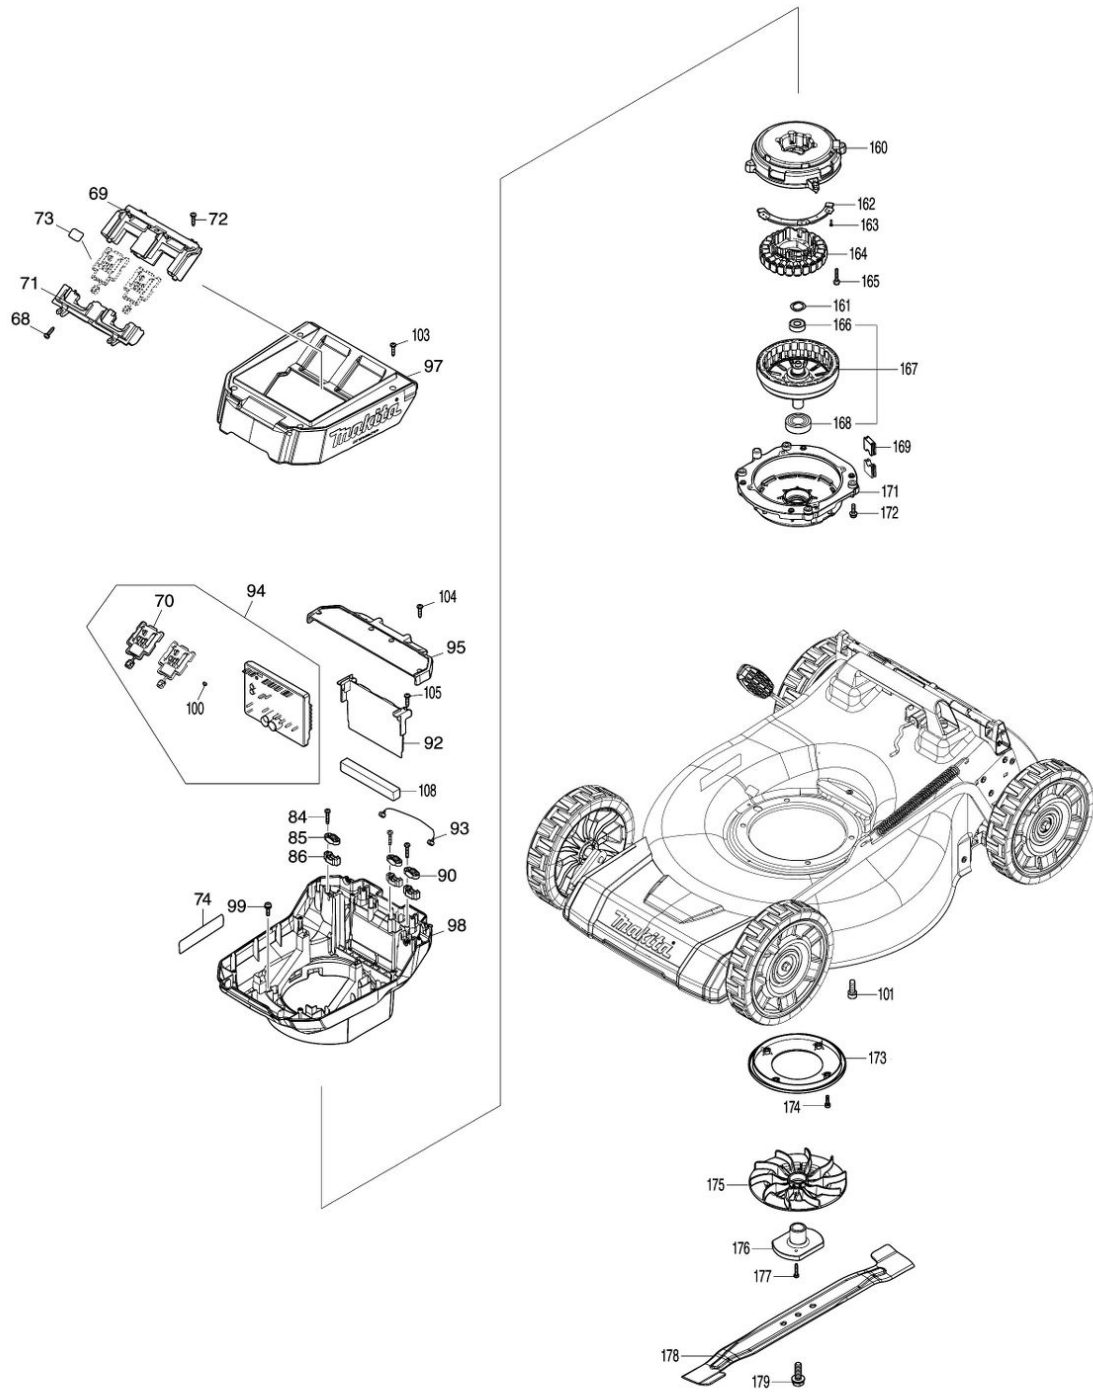

Model No.LM002G 530MM CORDLESS LAWN MOWER

Model No.LM002G 530MM CORDLESS LAWN MOWER

Model No.LM002G 530MM CORDLESS LAWN MOWER

Model No.LM002G 530MM CORDLESS LAWN MOWER