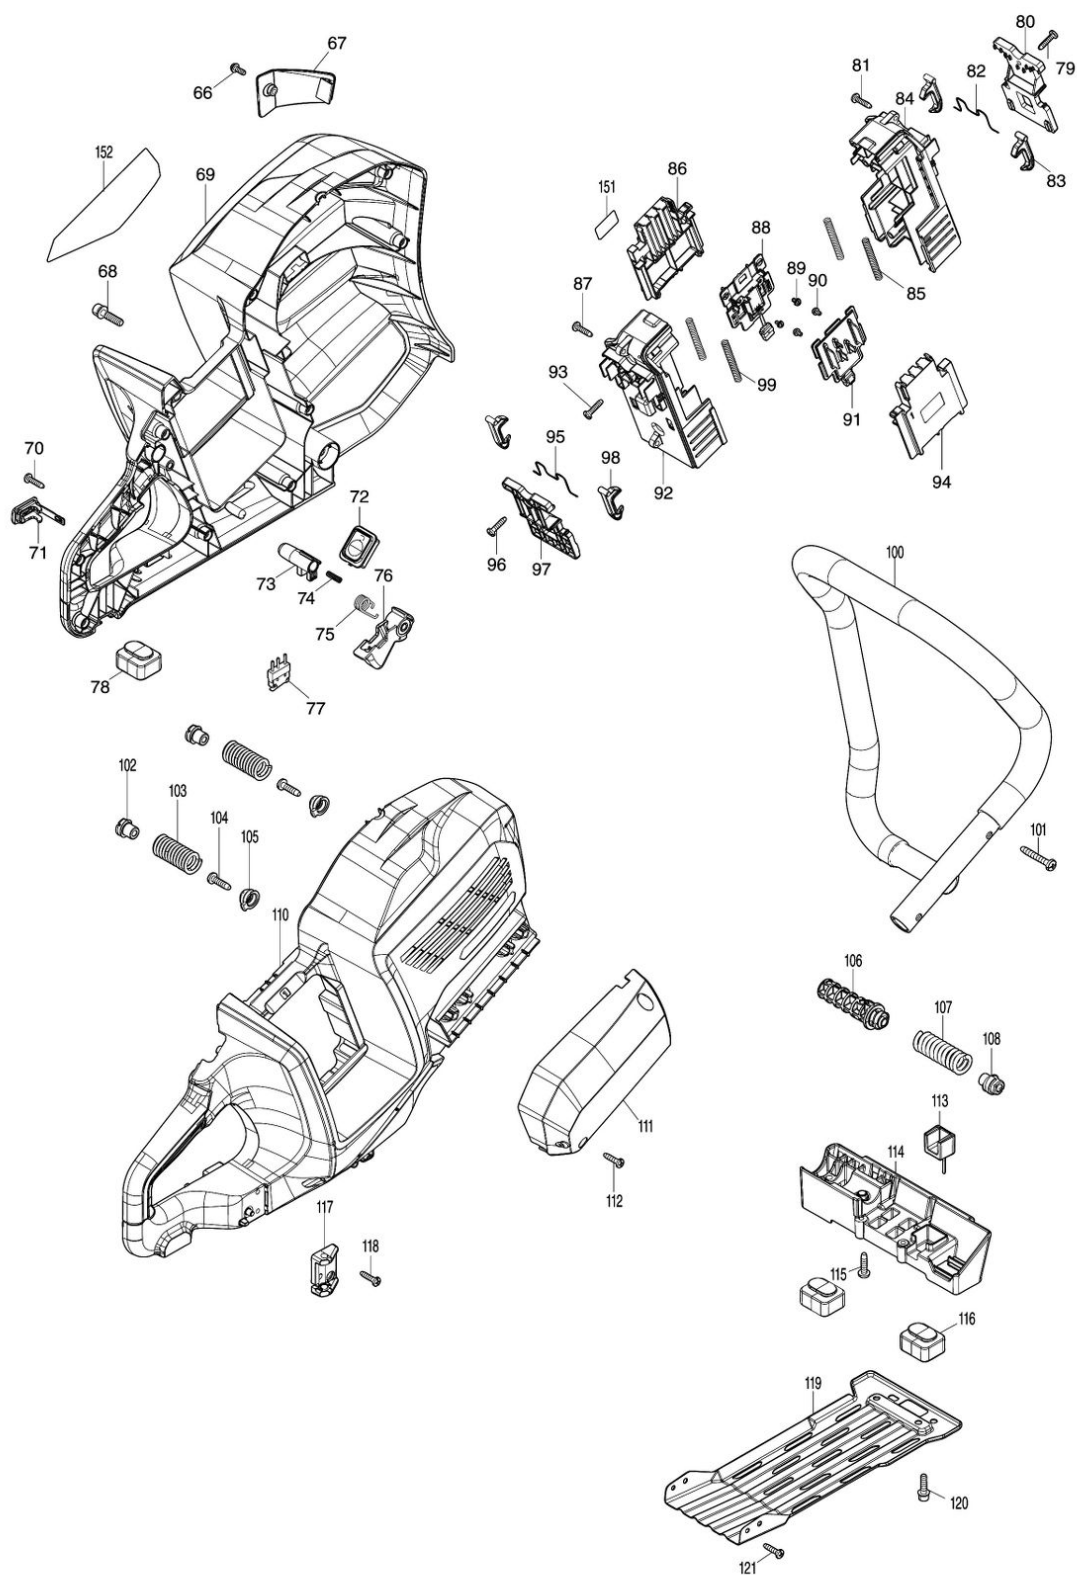

Model No.CE002G 355MM CORDLESS POWER CUTTER

Model No.CE002G 355MM CORDLESS POWER CUTTER

Model No.CE002G 355MM CORDLESS POWER CUTTER