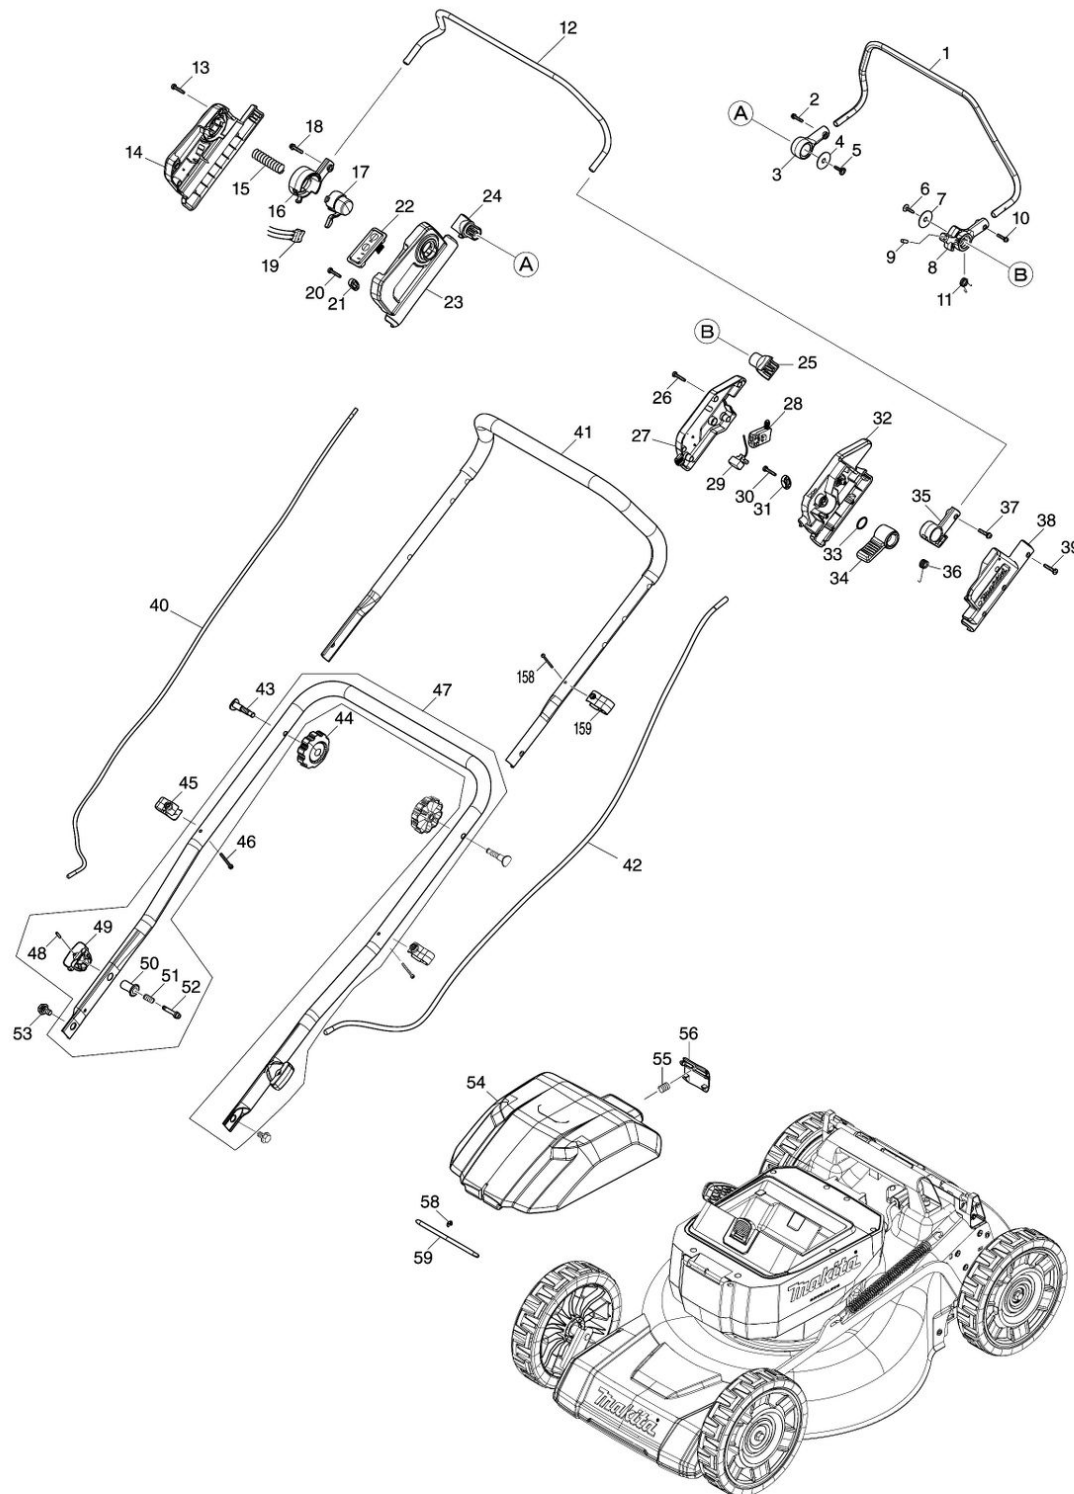

## Model No.LM003J 480MM CORDLESS LAWN MOWER

Model No.LM003J 480MM CORDLESS LAWN MOWER

Model No.LM003J 480MM CORDLESS LAWN MOWER