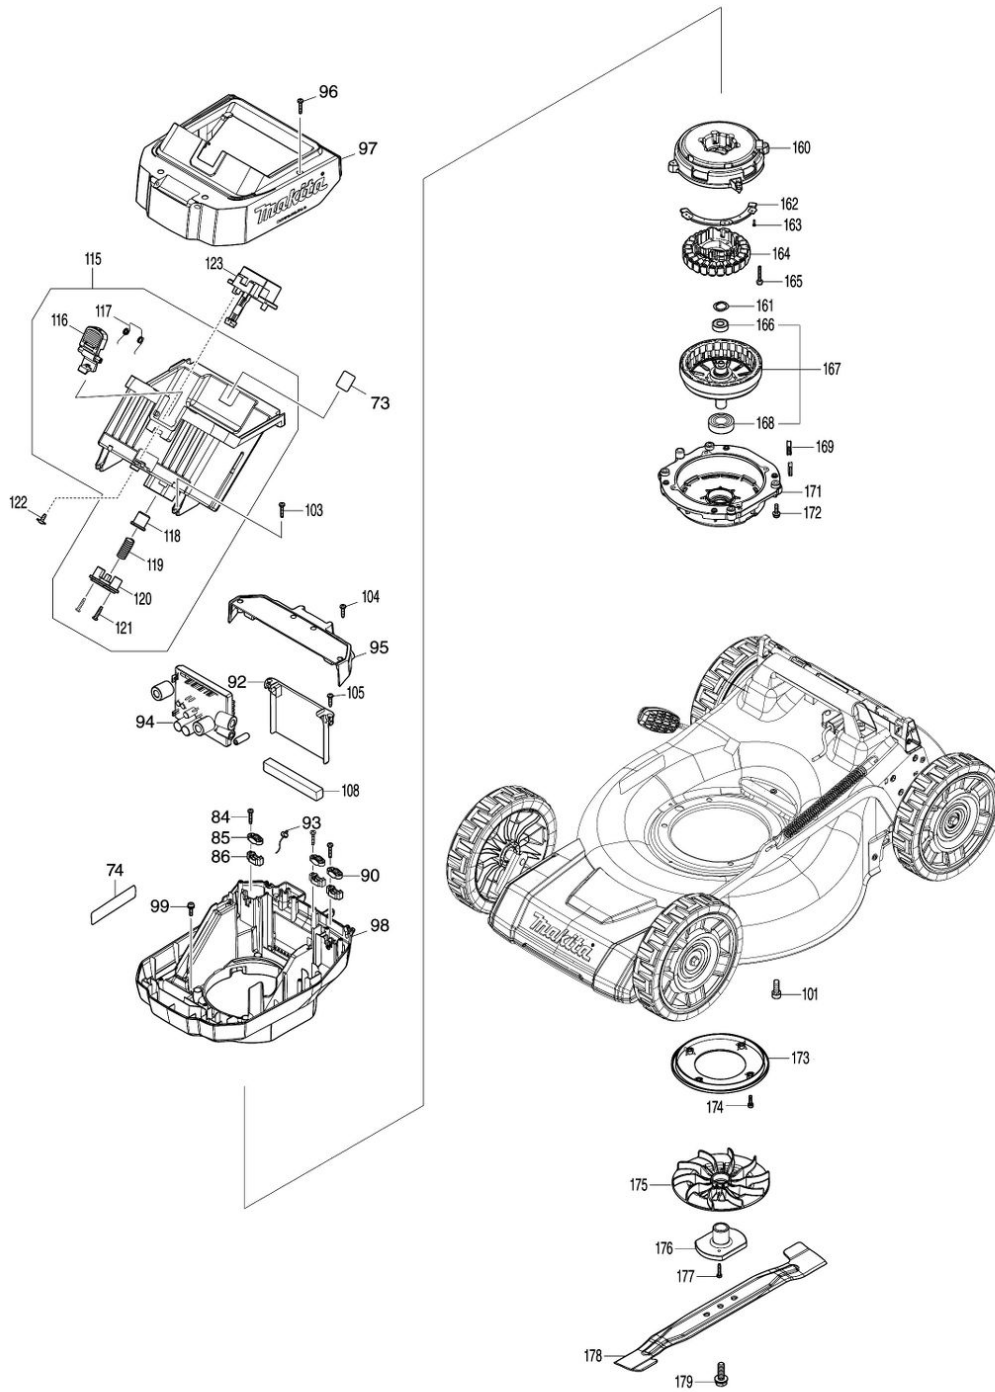

## Model No.LM003J 480MM CORDLESS LAWN MOWER

Model No.LM003J 480MM CORDLESS LAWN MOWER

Model No.LM003J 480MM CORDLESS LAWN MOWER