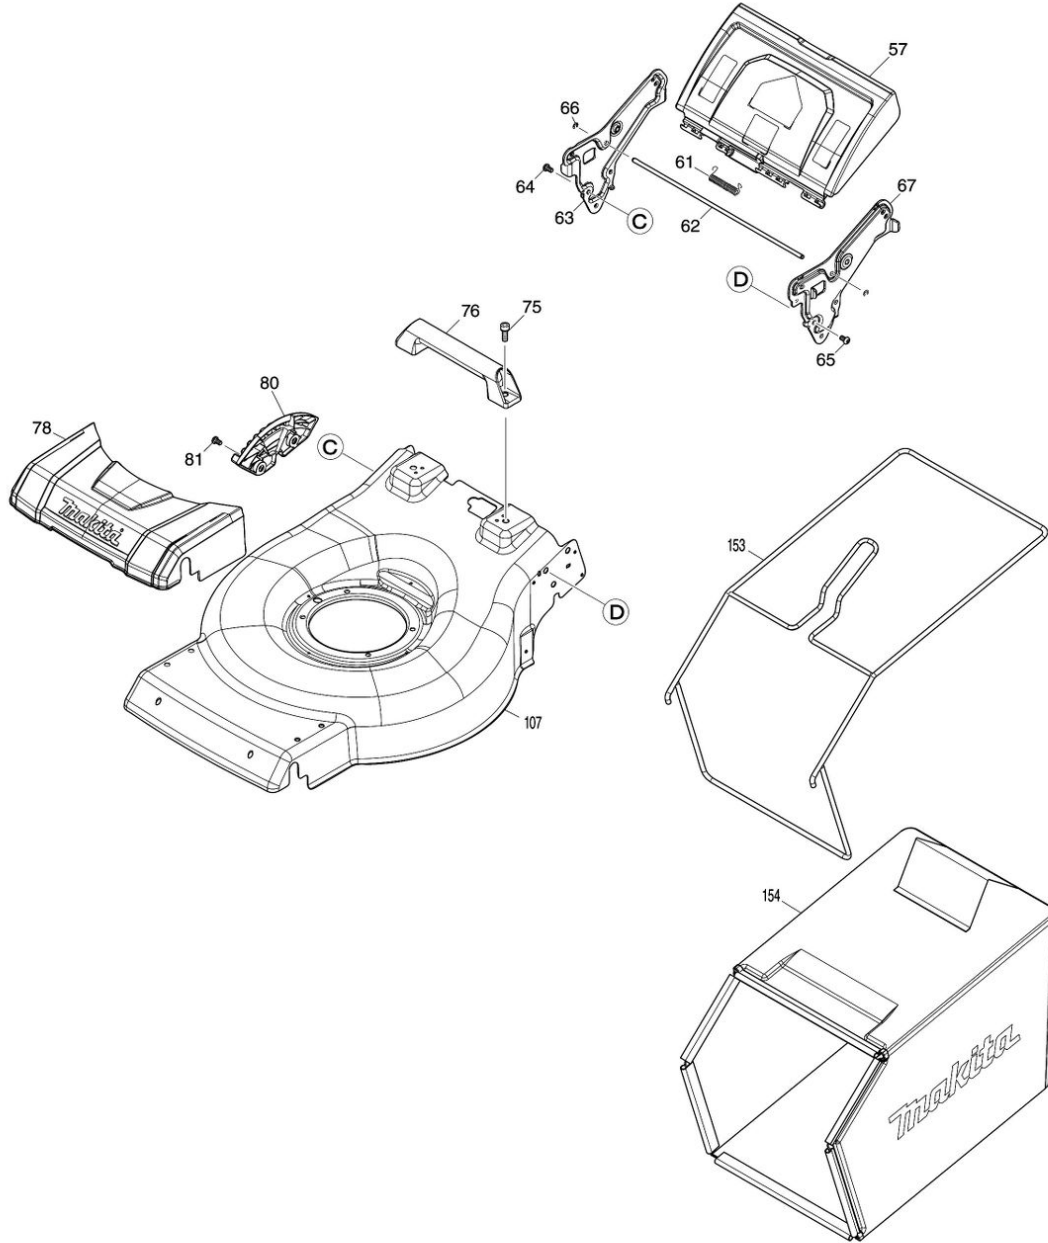

Model No.LM004J 530MM CORDLESS LAWN MOWER

Model No.LM004J 530MM CORDLESS LAWN MOWER

Model No.LM004J 530MM CORDLESS LAWN MOWER

Model No.LM004J 530MM CORDLESS LAWN MOWER