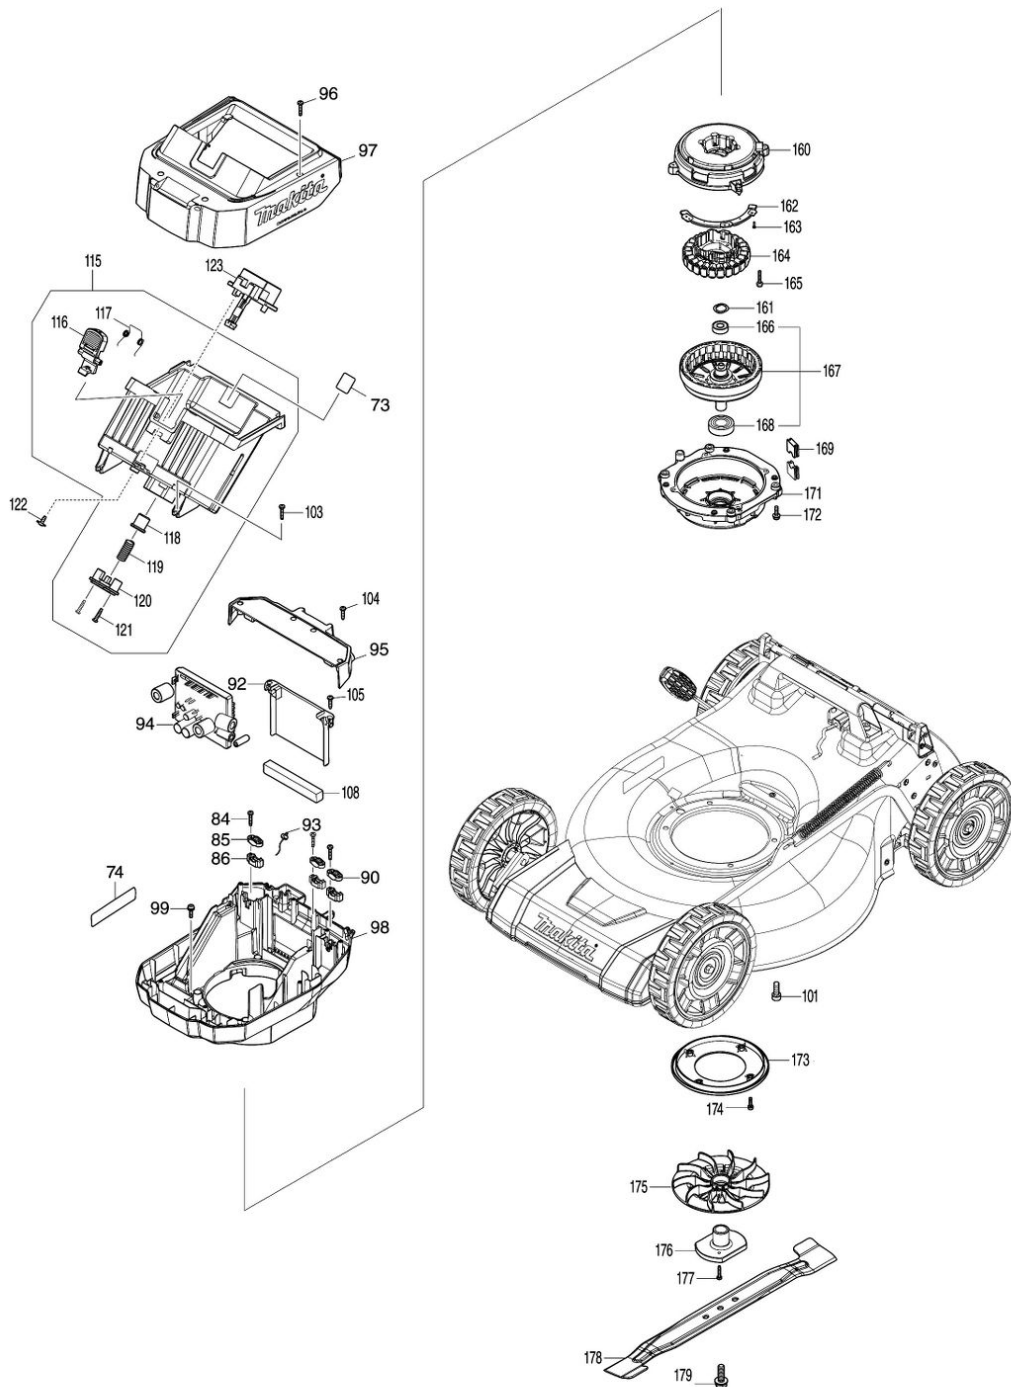

Model No.LM004J 530MM CORDLESS LAWN MOWER

Model No.LM004J 530MM CORDLESS LAWN MOWER

Model No.LM004J 530MM CORDLESS LAWN MOWER

Model No.LM004J 530MM CORDLESS LAWN MOWER