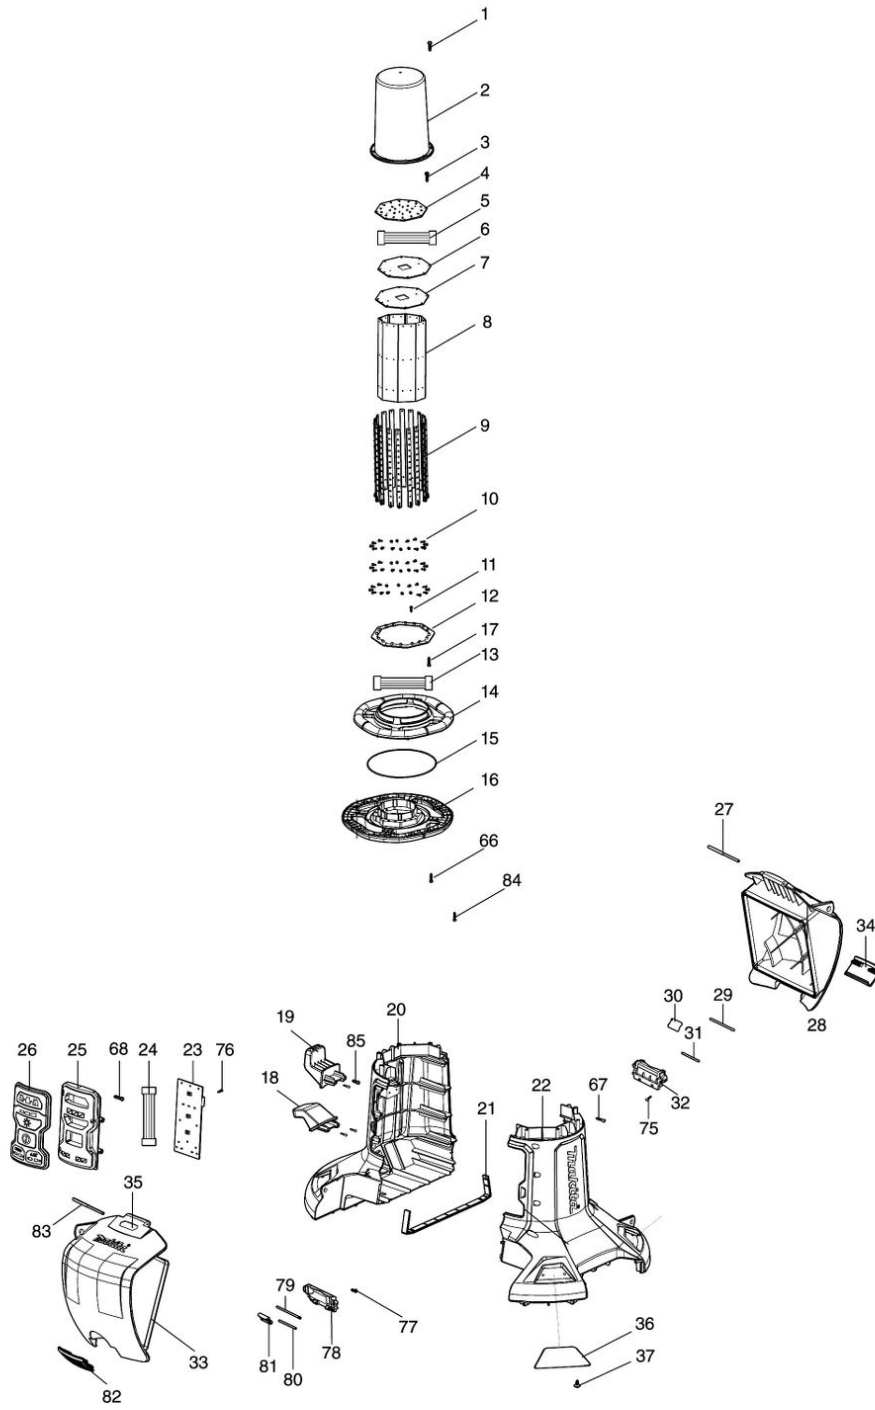

Model No.ML010G CORDLESS AREA WORKLIGHT

Model No.ML010G CORDLESS AREA WORKLIGHT