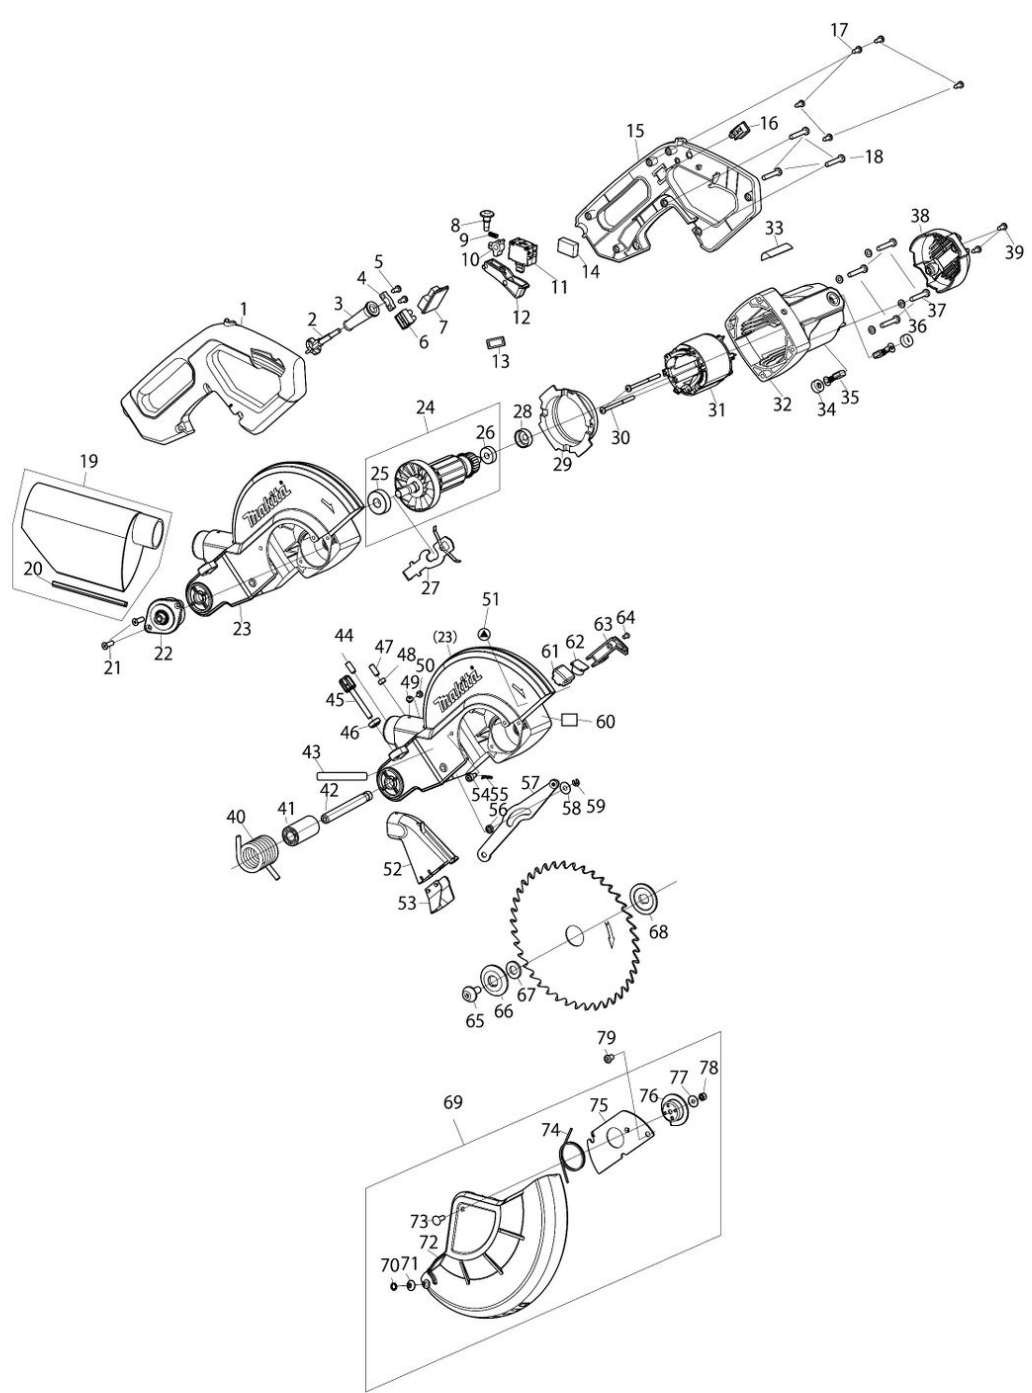

Model No.LS0816F 216MM SLIDE COMPOUND MITER SAW

Model No.LS0816F 216MM SLIDE COMPOUND MITER SAW